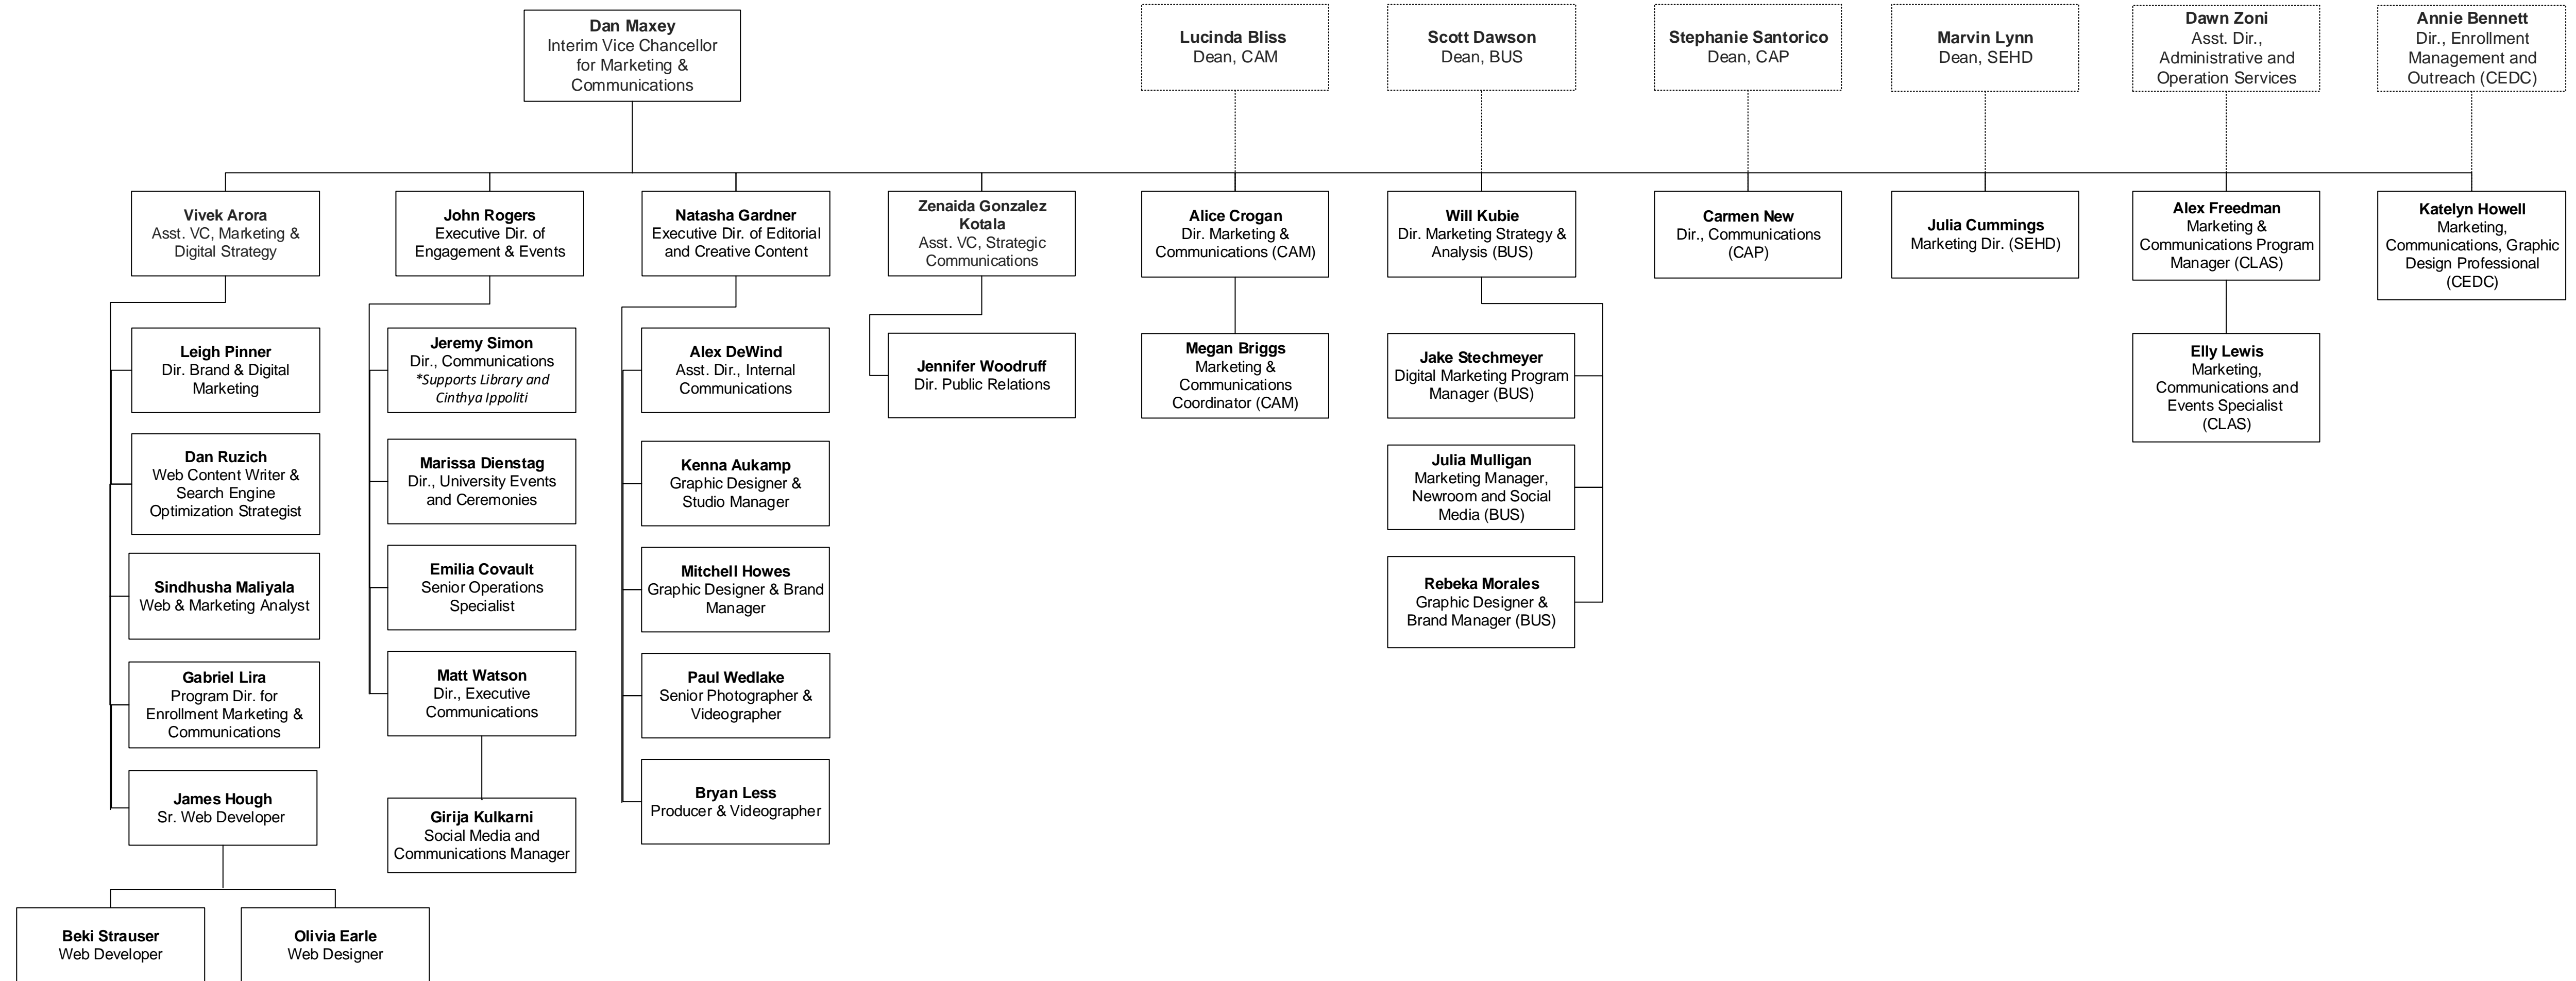

UNIVERSITY OF COLORADO DENVER

ORGANIZATIONAL CHART | UNIVERSITY COMMUNICATIONS

[UCDENVER.EDU/UCOMM](https://ucdenver.edu/ucomm)

VC: Vice Chancellor | Assoc.: Associate | Asst.: Assistant | Dir.: Director | *Serves both Denver and Anschutz Campuses

CAM: College of Arts & Media | BUS: Business School | CAP: College of Architecture & Planning | SEHD: School of Education & Human Development | CLAS: College of Liberal Arts & Sciences | CEDC: College of Engineering, Design & Computing | SPA: School of Public Affairs

Additional organizational details and reporting lines available in Microsoft Outlook and Teams. Outlook: Double-click contact's photo, click Organization tab in pop-up window. Teams: Find contact in search bar, click Organization at top of window.