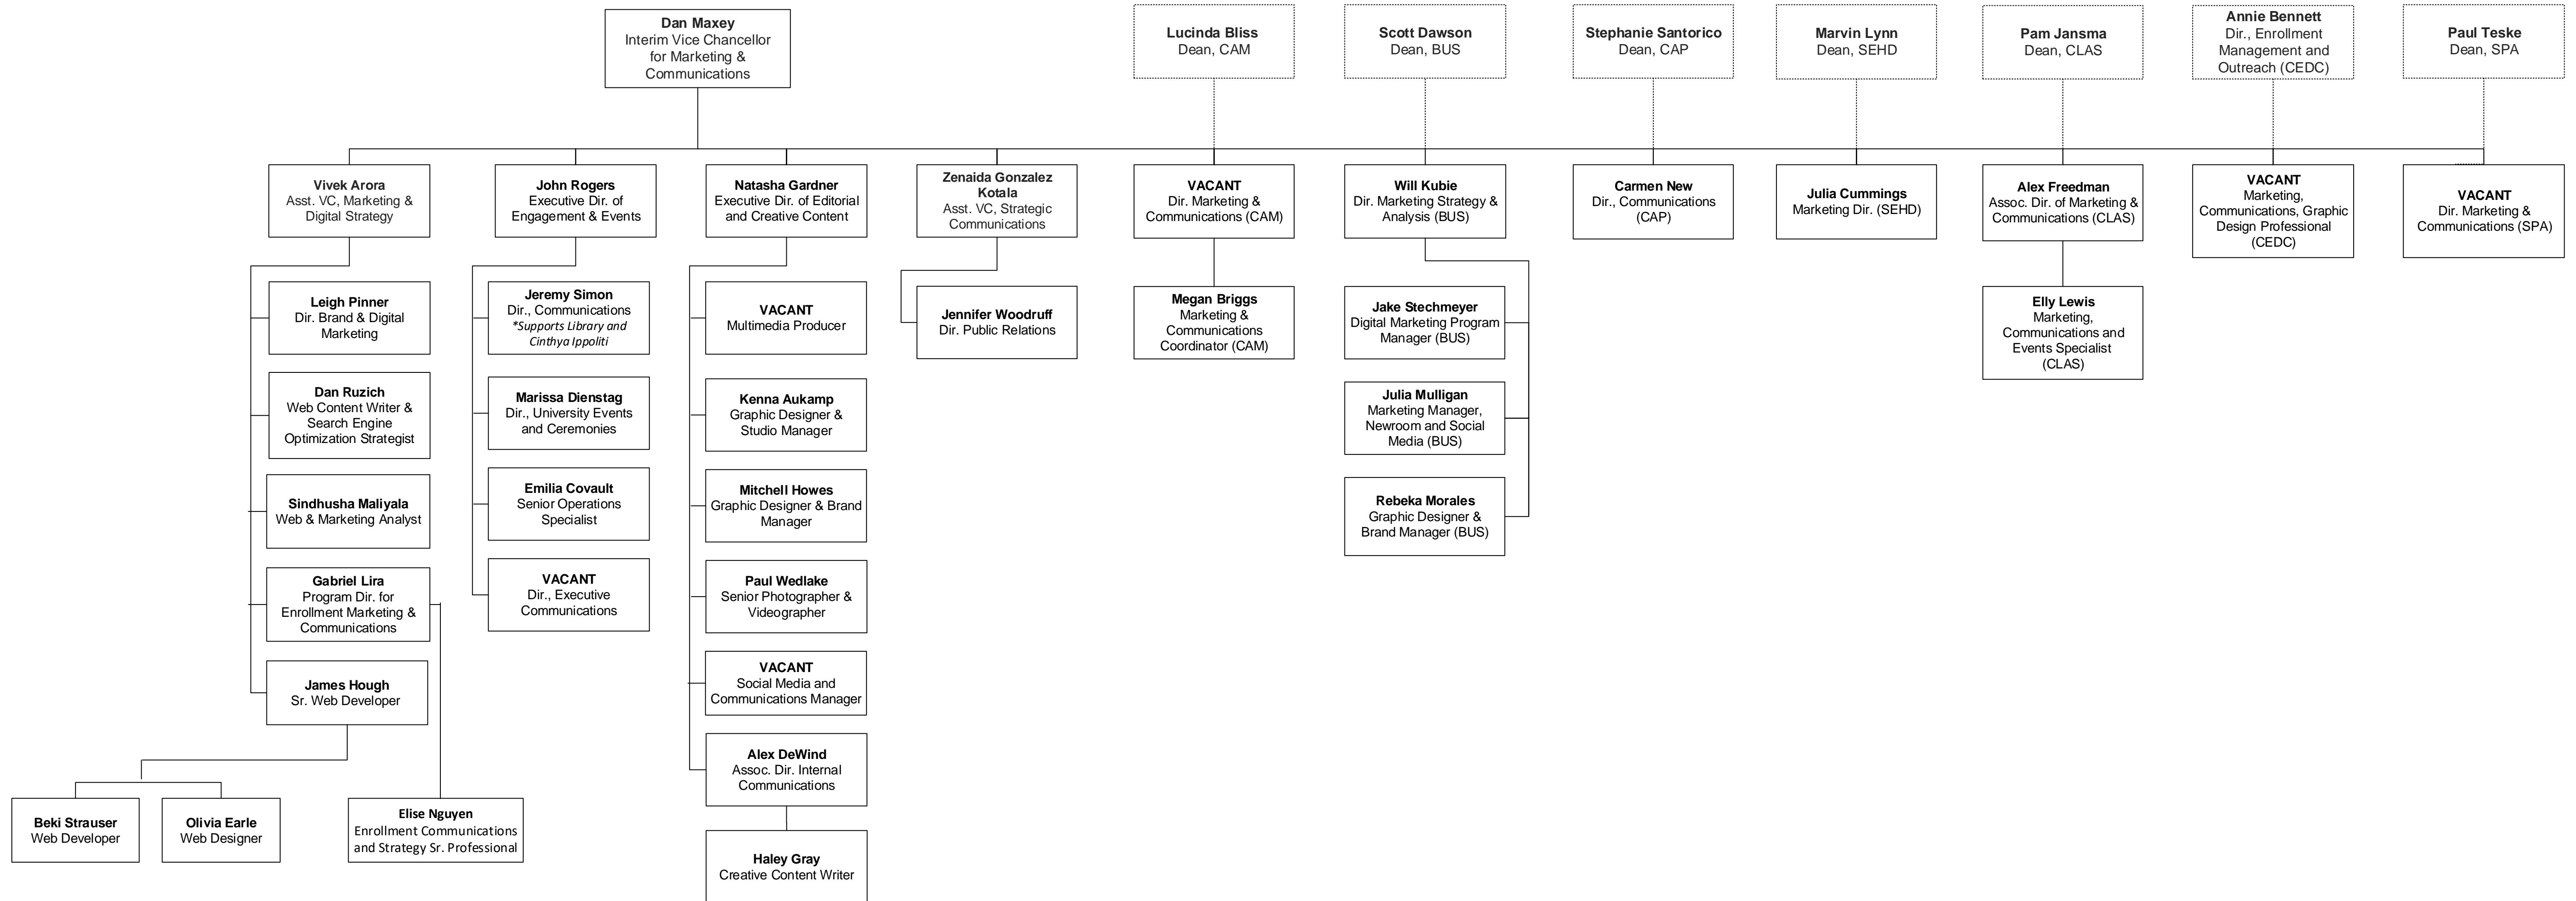

# UNIVERSITY OF COLORADO DENVER

## ORGANIZATIONAL CHART | UNIVERSITY COMMUNICATIONS

**UCDENVER.EDU/UCOMM**

VC: Vice Chancellor | Assoc.: Associate | Asst.: Assistant | Dir.: Director | \*Serves both Denver and Anschutz Campuses

CAM: College of Arts & Media | BUS: Business School | CAP: College of Architecture & Planning | SEHD: School of Education & Human Development | CLAS: College of Liberal Arts & Sciences | CEDC: College of Engineering, Design & Computing | SPA: School of Public Affairs

Additional organizational details and reporting lines available in Microsoft Outlook and Teams. Outlook: Double-click contact's photo, click Organization tab in pop-up window. Teams: Find contact in search bar, click Organization at top of window.