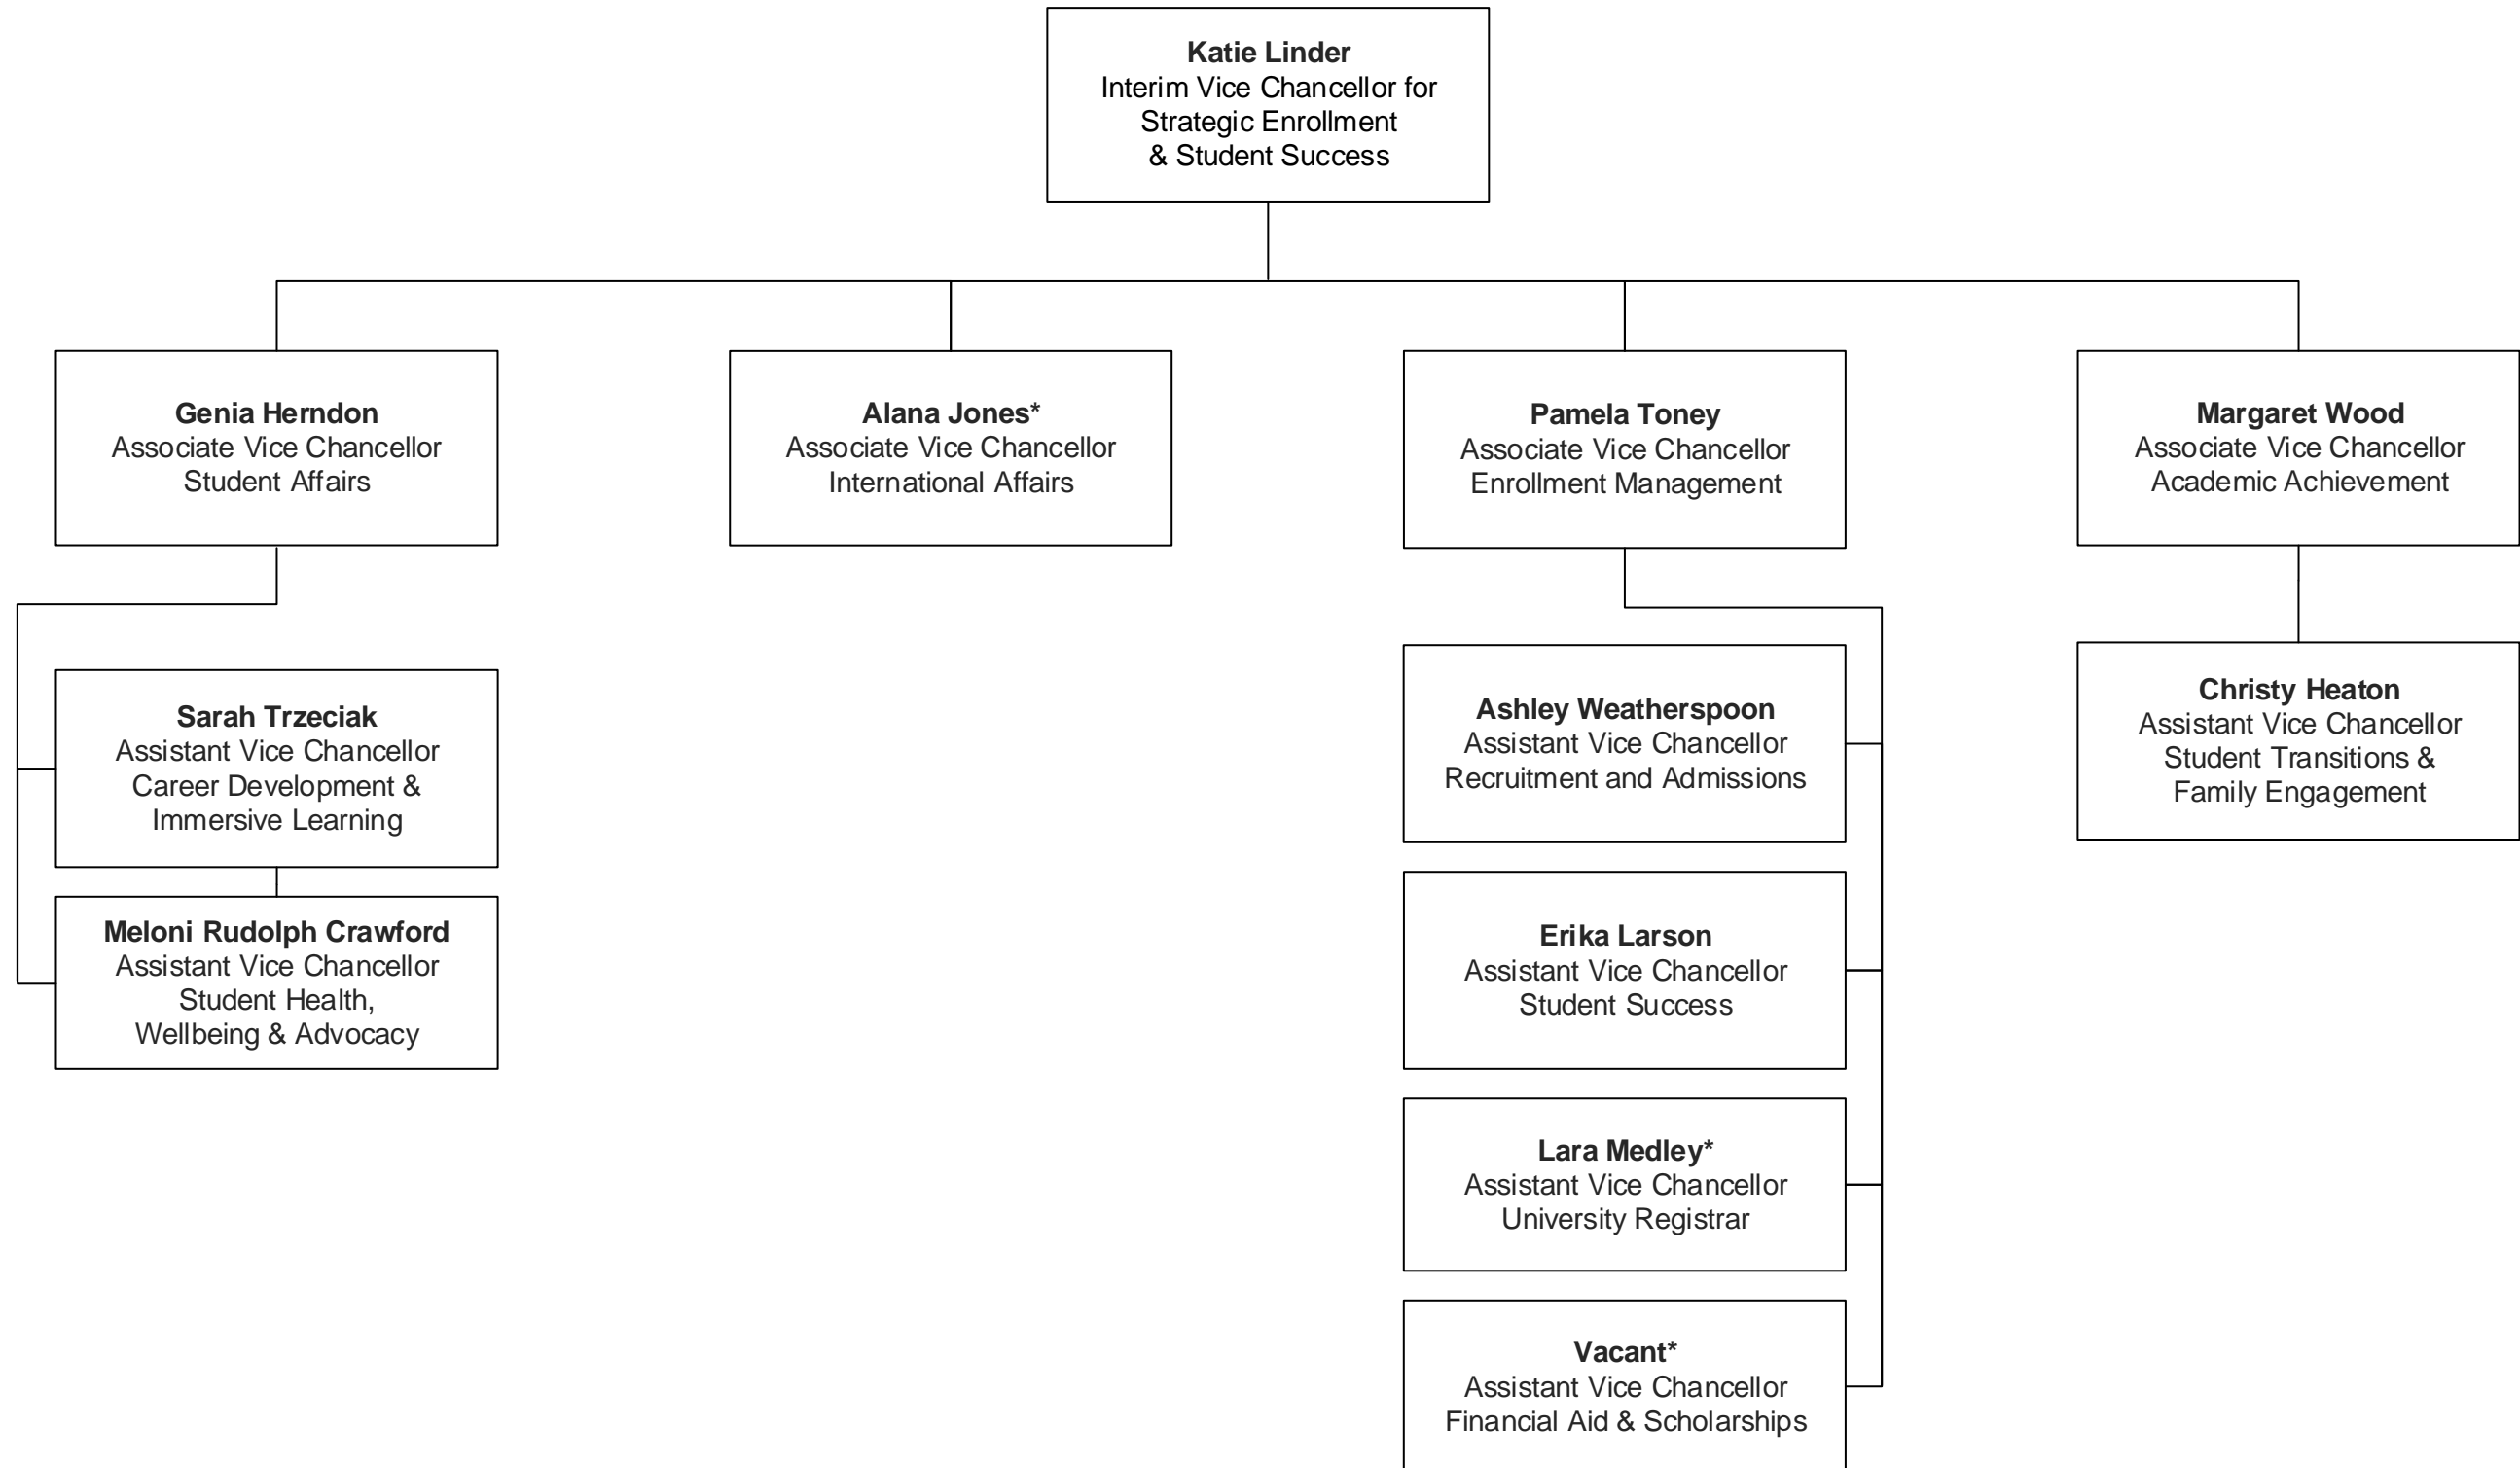

University of Colorado Denver

Organizational Chart | Strategic Enrollment & Student Success

ucdenver.edu/offices/sess

*Serves both Denver and Anschutz Campuses

Additional organizational details and reporting lines are available in Microsoft Outlook and Teams. **Outlook:** Double-click contact's photo, click Organization tab in pop-up window. **Teams:** Find contact in search bar, click Organization at top of window.